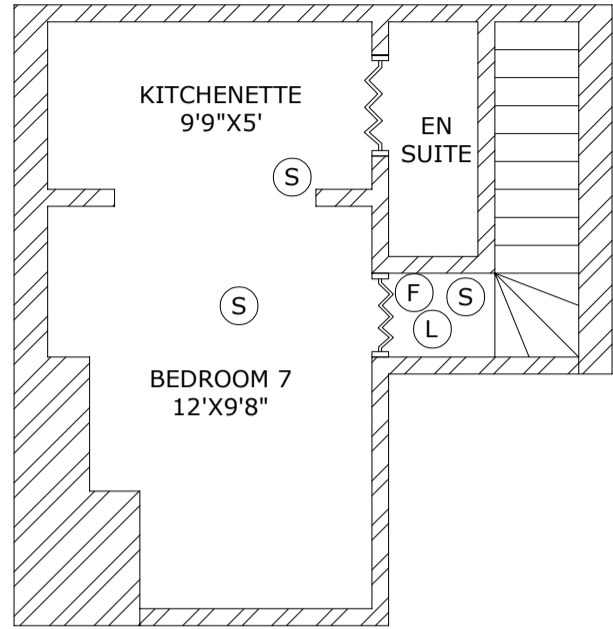

# 25 FREDERICK ROAD B23 7NL (CURRENT LAYOUT)

SCALE 1"=50'

- (S) SMOKE ALARM
- (L) SAFETY LIGHT
- (E) EXTRACTOR
- (F) FIRE POINT
- (B) FIRE BLANKET
- ~ FIRE DOOR

**GROUND FLOOR**

**SECOND FLOOR**

**FIRST FLOOR**