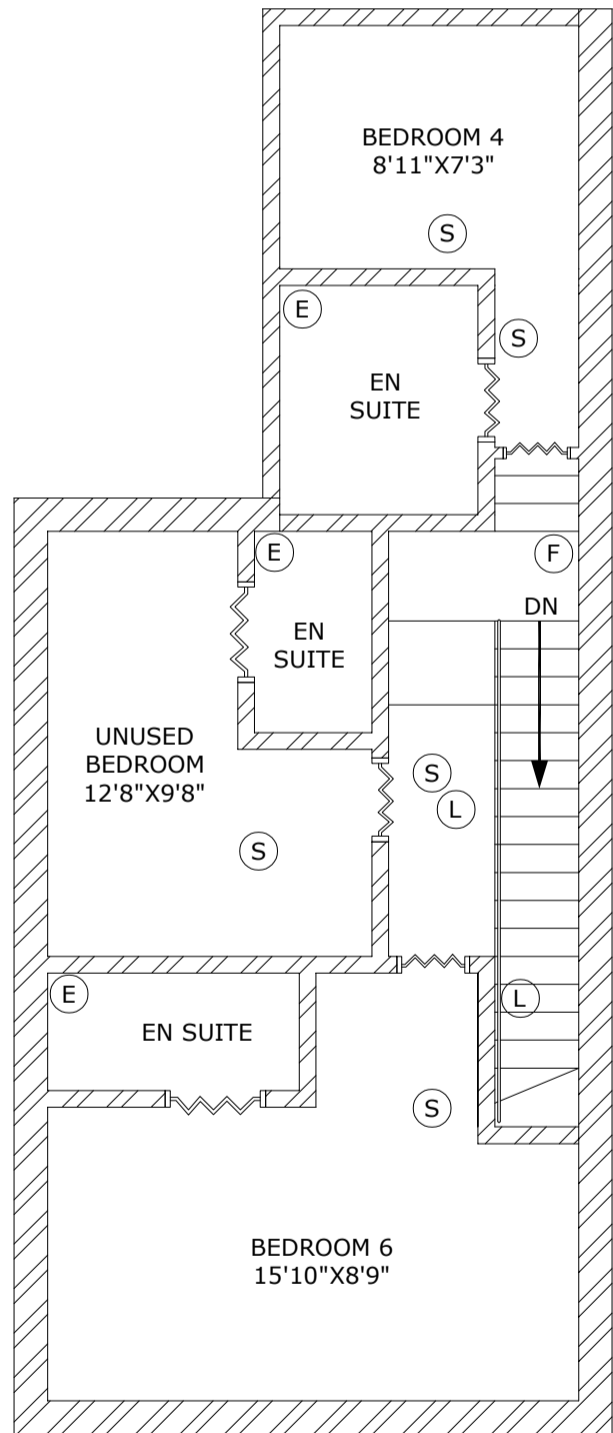

# 25 FREDERICK ROAD B23 7NL (CURRENT LAYOUT)

SCALE 1"=50'

- (S) SMOKE ALARM
- (L) SAFETY LIGHT
- (E) EXTRACTOR
- (F) FIRE POINT
- (B) FIRE BLANKET
- ~ FIRE DOOR

**GROUND FLOOR**

**SECOND FLOOR**

**FIRST FLOOR**