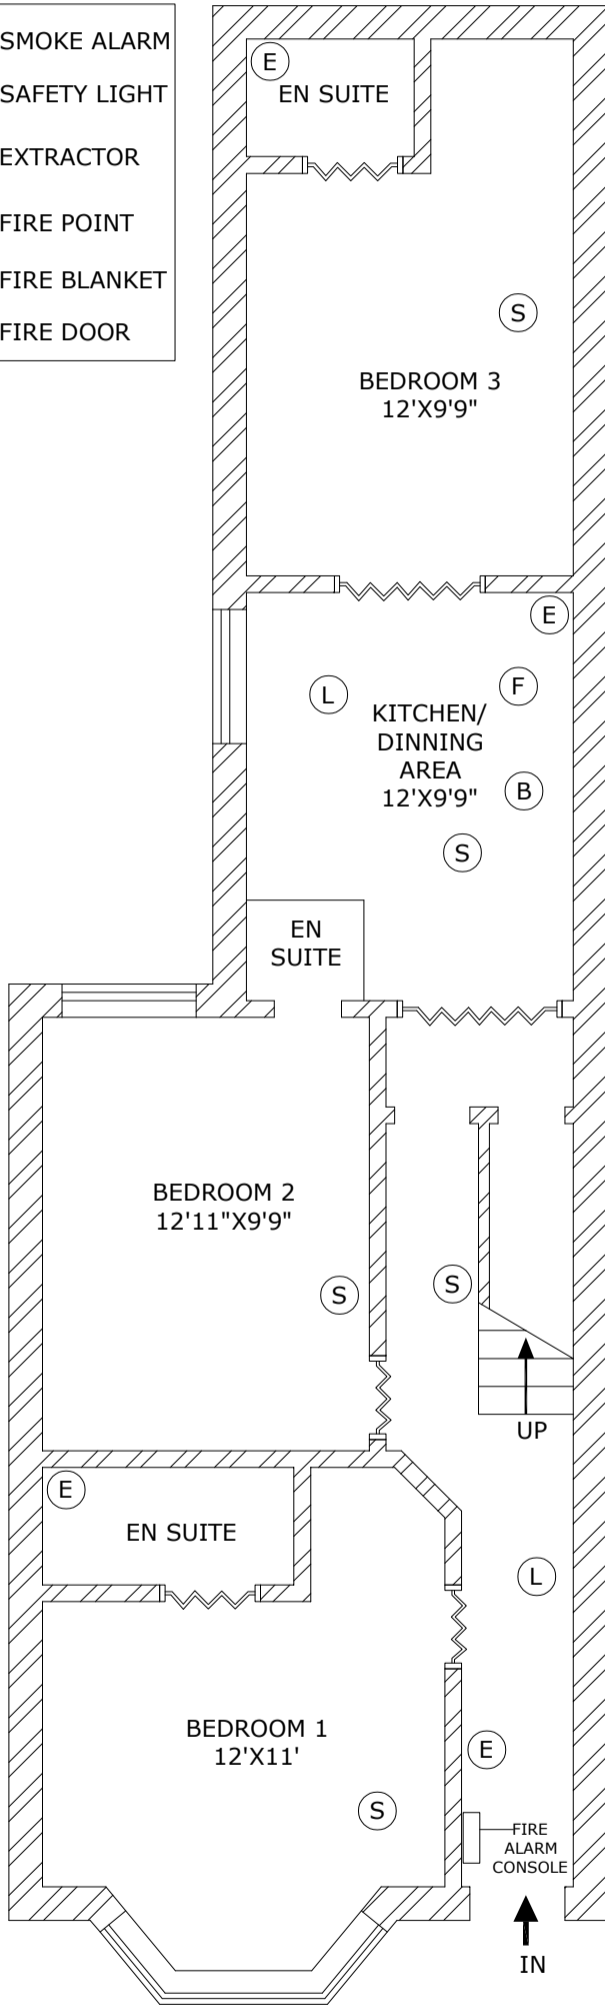

# 25 FREDERICK ROAD B23 7NL (CURRENT LAYOUT)

SCALE 1"=50'

- (S) SMOKE ALARM
- (L) SAFETY LIGHT
- (E) EXTRACTOR
- (F) FIRE POINT
- (B) FIRE BLANKET
- ~ FIRE DOOR

**GROUND FLOOR**

**SECOND FLOOR**

**FIRST FLOOR**